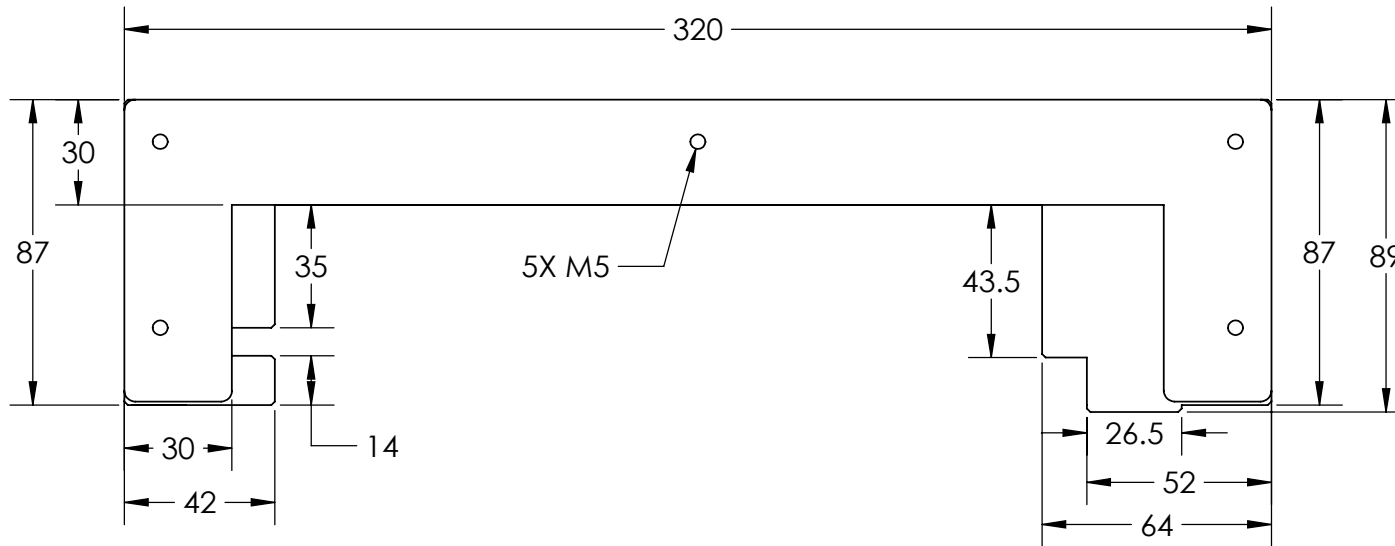

OEM: 10036785

OPEN LENGTH: 2350MM
CLOSED LENGTH: 200MM

DIMENSIONS IN MM

THIS DOCUMENT IS THE PROPERTY OF RICHARDSON ELECTRONICS, LTD. AND SHALL NOT BE COPIED, REPRODUCED, USED IN THE MANUFACTURE OR SALE OF APPARATUS OR DISCLOSED TO OTHERS WITHOUT PERMISSION.